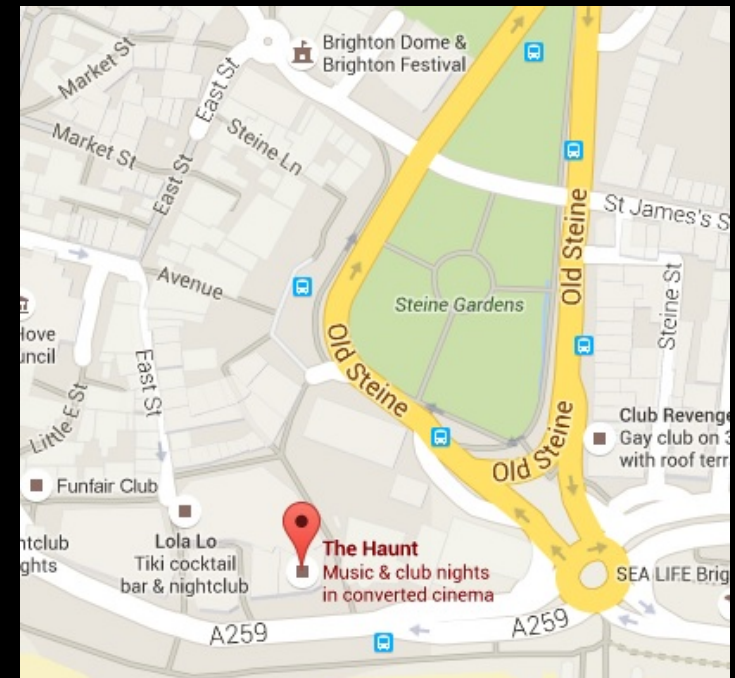

# THE HAUNT – Disabled Info

10 Poole Valley, BN1 1NJ 01273 736618

0.8 miles from the train station

Nearest blue badge parking on Poole Valley

Nearest bus stop on Poole Valley

Nearest taxi rank on East Street