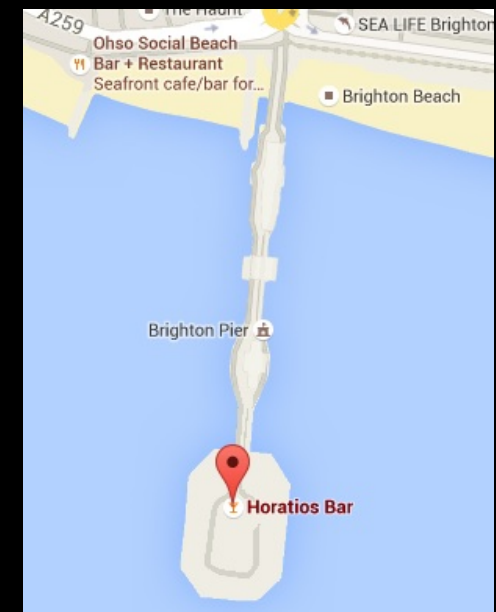

# Horatios – Disabled Info

Brighton Pier, Madeira Drive,  
Brighton, BN2 1TW

## Level Access

Situated along Brighton Pier, all on one  
level

All staff trained on emergency  
evacuation procedure

# Horatios – Disabled Info

Brighton Pier, Madeira Drive,  
Brighton, BN2 1TW

1.2 miles from  
the train  
station

Nearest blue  
badge parking  
on Madeira  
Drive

Nearest bus  
stop on Marine  
Parade

Nearest taxi  
rank on Grand  
Junction Road