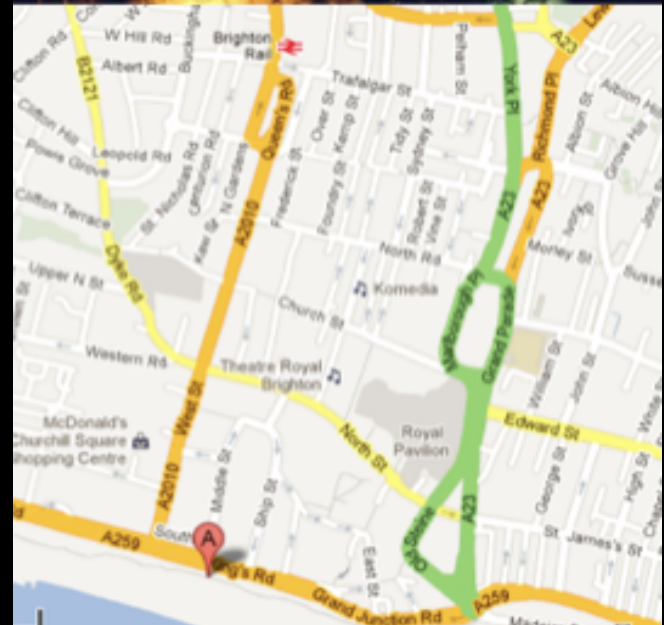

THE GREAT ESCAPE

Coalition - Disabled info

Coalition - Disabled info
171-181 Kings Road Arches,
BN1 1NB
01273 722272

Level Access

- Fairly steep, long ramp down to seafront to access this venue.
- Level Access to Box Office/ticket area and cloakroom, ramped access into venue.
- Accessible ramped fire exits

Accessible toilets

Audio & Visual

- No dropped counters but bar staff are happy to personalise service to cater to needs
- Raised area in bar gives wheelchair users a better view of the stage
- Large print format available