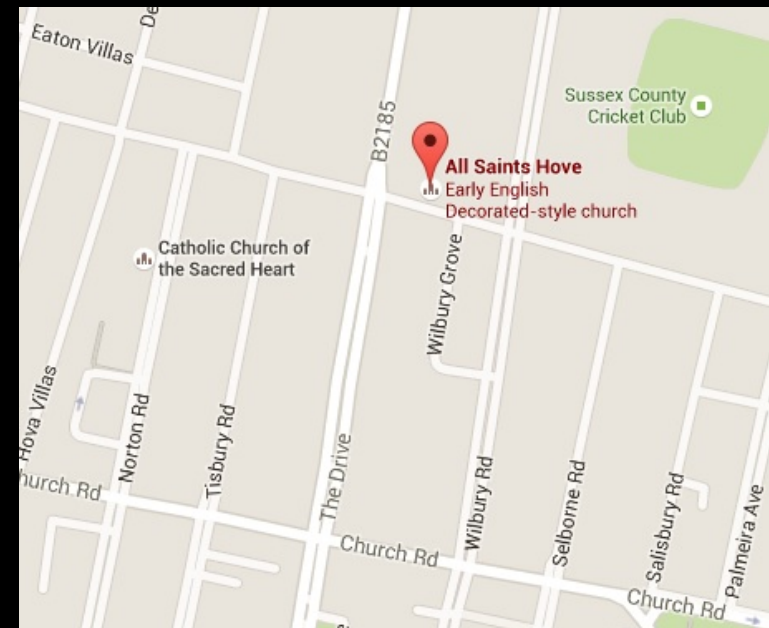

# All Saints Church – Disabled Info

All Saints Church, The Drive, Hove  
BN3 3QE

1.5 miles from the  
train station

Unfortunately no blue  
badge parking on  
either of the adjacent  
streets

Nearest bus  
stop on Eaton  
Road

Nearest taxi  
rank on Eaton  
Road

THE FESTIVAL FOR NEW MUSIC  
BRIGHTON • UK • 19TH - 21ST MAY 2016